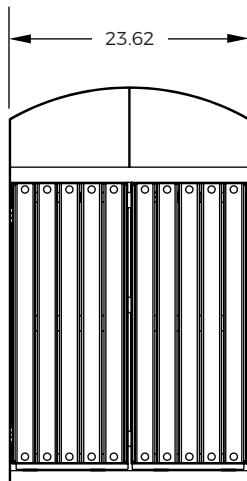

Litter Bins

Avanta

BB-012-AI-PR-CA

Avanta

BB-012-AI-PR-CA

Material and Colors		
Stainless steel 	Recycled plastic 	
Finish: Polished	General Dimensions: He: 38.18" / Wi: 9.84" / Le: 23.62"	Weight: 88.18 lb

Mesures inches

Frontal View

Lateral View