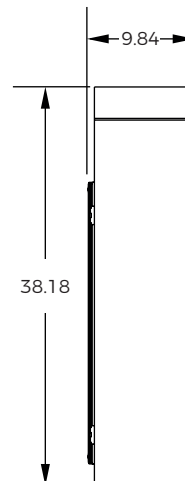

Litter Bins

Avanta

BB-012-AI-PR-CA

Avanta

BB-012-AI-PR-CA

Material and Colors		
Stainless steel 	Recycled plastic 	
Finish: Polished	General Dimensions: He: 38.18" / Wi: 9.84" / Le: 23.62"	Weight: 88.18 lb

Mesures inches

Frontal View

Lateral View